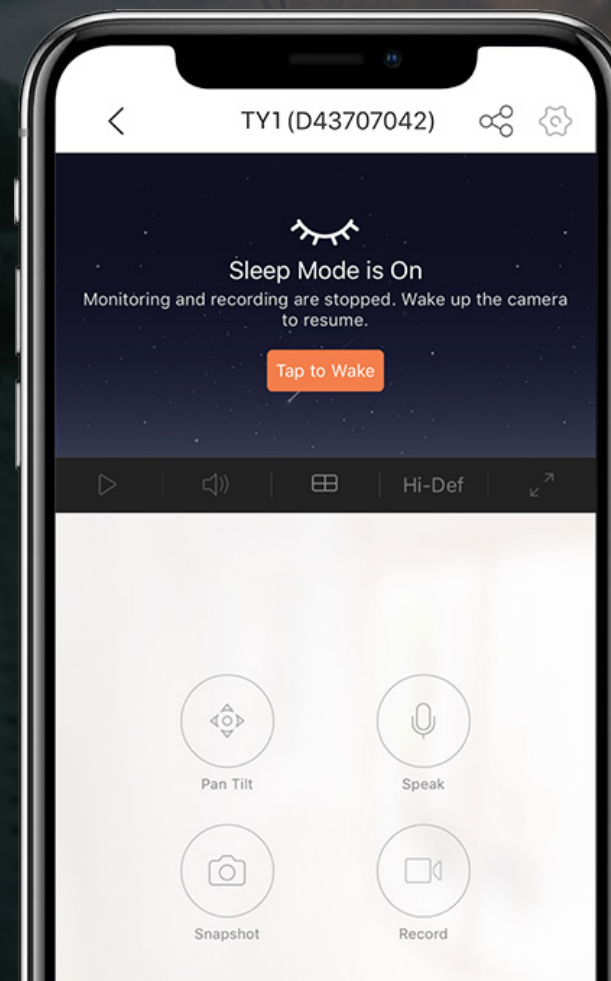

Wi-Fi 2.4 GHz

MicroSD Slot
(up to 256 GB)

Zero blind spots.

Keep tabs on every corner with just one TY1. Its expansive 360-degree field-of-view ensures full coverage, so you don't miss a thing.

- Vertical rotation 55°
- Horizontal rotation 340°

Smart tracking.

When the camera detects a moving object, it is smart enough to automatically track the motion while alerting you with an image in real time.

Communication, anytime.

Talk to your loved ones and deter unwelcome strangers – all by using the TY1's two-way communication feature. Using the EZVIZ App on your mobile device, you can easily and conveniently enjoy communication wherever you might be.

See further in the dark.

Enjoy round-the-clock protection with the TY1 camera. Using powerful Infrared LED lights, it lets you see up to 10 meters (33 feet) in dim light.

We protect your data and privacy.

Protecting your data and privacy is our highest priority. Data transmission between the camera and the EZVIZ Cloud is encrypted from end to end. Only you have the keys to decrypt your data. To get an extra layer of privacy protection, you can always enable the camera's sleep mode on the EZVIZ App.